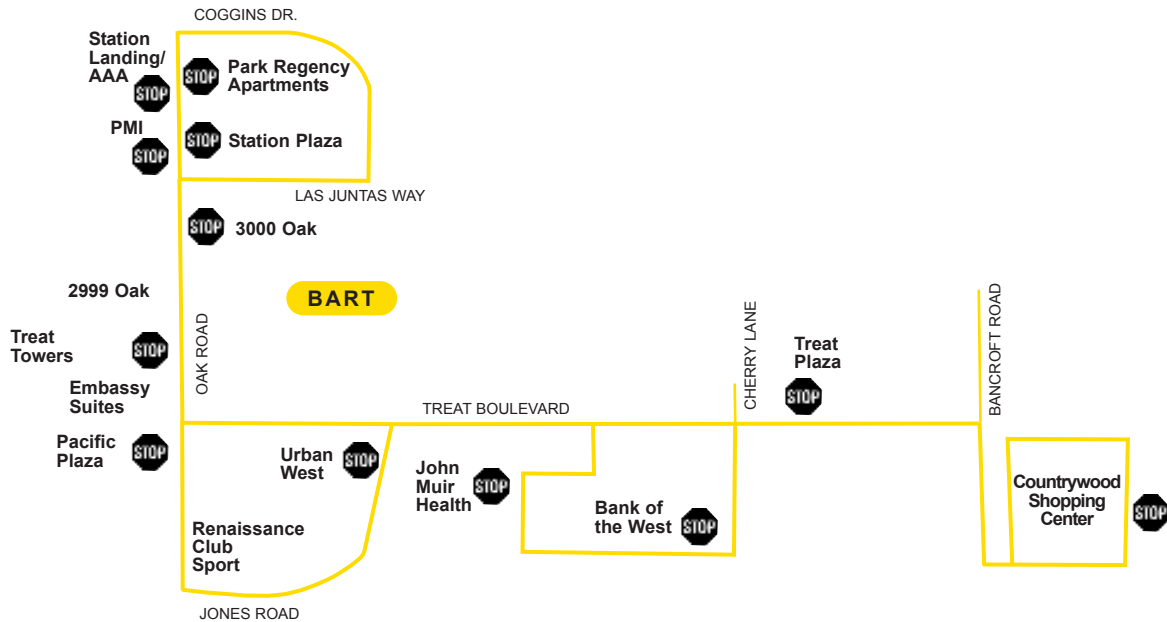

Treat Plaza	Urban West	3000 Oak	Station Plaza	Park Regency	Station Landing/AAA	PMI	2999 Oak	Pacific Plaza	John Muir Health	Bank of the West	Countrywood Shopping Center
---	10:30	10:33	10:34	10:35	10:37	10:38	10:39	10:41	10:44	10:46	10:51
10:58	11:00	11:03	11:04	11:05	11:07	11:08	11:09	11:11	11:14	11:15	11:20
11:27	11:29	11:32	11:33	11:34	11:36	11:37	11:38	11:40	11:43	11:44	11:49
11:56	11:58	12:01	12:02	12:03	12:05	12:06	12:07	12:09	12:12	12:13	12:18
12:25	12:27	12:30	12:31	12:32	12:34	12:35	12:36	12:38	12:41	12:42	12:47
12:54	12:56	12:59	1:00	1:01	1:03	1:04	1:05	1:07	1:10	1:11	1:16
1:23	1:25	1:28	1:29	1:30	1:32	1:33	1:34	1:36	1:39	1:40	1:45
1:52	1:54	1:57	1:58	1:59	2:01	2:02	2:03	2:05	2:08	2:10	

Read left to right. P.M.: Boldface Type

Countrywood Shopping Center

- | | |
|-------------------------------|---------------------------------------|
| 1 Countrywood Fitness | 16 All Star Donuts |
| 2 Artie's Countrywood Lounge | 17 Longs Drugs |
| 3 New Chinatown Cafe | 18 Noah's New York Bagels |
| 4 Fashion Cleaners | 19 Cousin's Locksmith |
| 5 Tropical Solution | 20 Starbucks Coffee |
| 6 Genova's Delicatessen | 21 McCaulou's Dept. Store |
| 7 Sorrento Italian Restaurant | 22 Countrywood Shopping Center Office |
| 8 Factory Direct Furniture | 23 Safeway |
| 9 Lela's Nails | 24 The UPS Store |
| 10 Milner's Jewelers | 25 Jamba Juice |
| 11 Countrywood Music | 26 State Farm Insurance |
| 12 Countrywood Florist | 27 GNC |
| 13 Nor Cal Swim Shop | 28 Black Bear Diner |
| 14 David's Hairporte | 29 Hollywood Video |
| 15 Una Mas Mexican Grill | 30 Provident Credit Union |