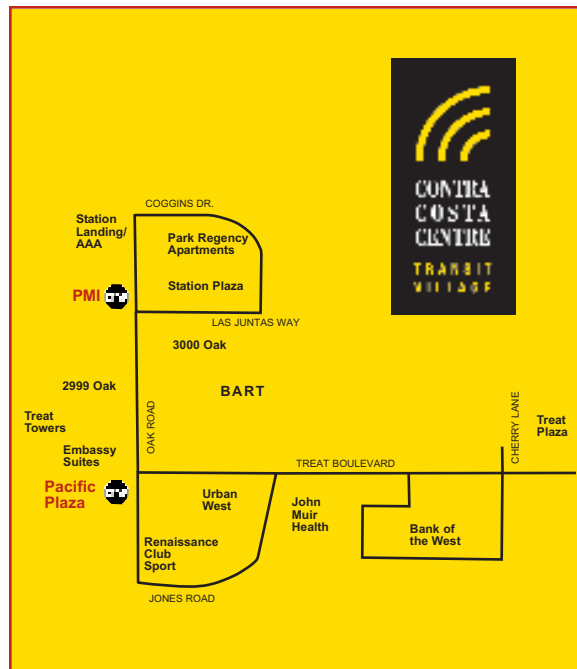

Want to spend *more* time in Walnut Creek?

If you'd like to spend more time in Walnut Creek, you can take Walnut Creek BART back to the Contra Costa Centre Transit Village. Just hop aboard the free Walnut Creek Trolley at Main Street & Civic Drive to go to the Walnut Creek BART station.

Take the Free Walnut Creek Trolley From Main Street & Civic Drive	To Arrive at Walnut Creek BART
11:07	11:15
11:22	11:30
11:37	11:45
11:52	12:00
12:07	12:15
12:22	12:30
12:37	12:45
12:52	1:00
1:07	1:15
1:22	1:30
1:37	1:45
1:52	2:00
2:07	2:15
2:23	2:31