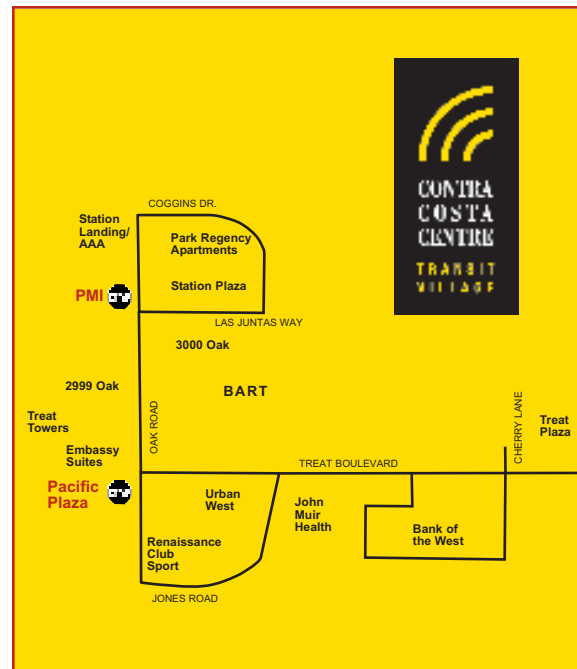

Crescent Plaza
Borders
Bed Bath and Beyond
Lucky Supermarket
Michaels
Ross
Plus many other stores and restaurants available!

Crossroads Shopping Center
Kohl's
Marshalls
Friedmans
Dollar Tree
Plus many other stores & restaurants available!

The splendiferous *Holiday* shuttle shopper!

**Free
Contra Costa Centre Transit Village
Holiday Shuttle Shopper**

**Tuesdays & Wednesdays
Beginning Tuesday, October 20, 2009
Through Wednesday, December 30, 2009**

**From/To
Contra Costa Centre Transit Village and
Civic Drive and Main Street in Walnut Creek**

**Hours of Operation
11:00 A.M. to 2:00 P.M.**

***Only returns to Contra Costa Centre Transit Village.**

	PMI	Pacific Plaza	Civic Drive & Main Street
	11:00	11:03	11:09
	11:21	11:23	11:29
	11:42	11:45	11:51
	12:03	12:06	12:12
	12:24	12:27	12:33
	12:45	12:48	12:54
	1:11	1:14	1:20
	1:32*	1:35*	1:41*
	1:53*	1:56*	

Want to spend *more* time in Walnut Creek?

If you'd like to spend more time in Walnut Creek, you can take Walnut Creek BART back to the Contra Costa Centre Transit Village. Just hop aboard the free Walnut Creek Trolley at Main Street & Civic Drive to go to the Walnut Creek BART station.