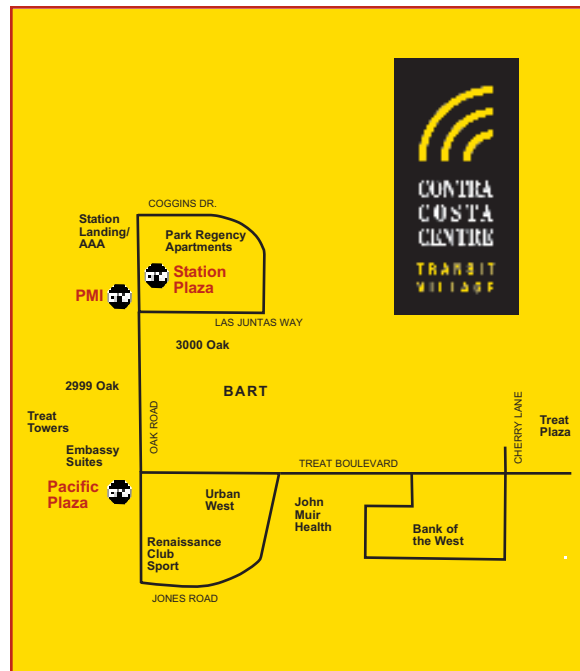

The shuttle driver will pick you up at designated stops along the specific route. The timetable is to be read from left to right. Across the top of the timetable are the locations where the shuttle will stop to pick up passengers. The last time point is the destination of the shuttle. You will be dropped off or picked up at that time.

Crescent Plaza
Borders
Bed Bath and Beyond
Lucky Supermarket
Michaels
Ross
Plus many other stores and restaurants available!

Crossroads Shopping Center
Kohl's
Marshalls
Friedmans
Dollar Tree
Plus many other stores & restaurants available!

Want to spend *more* time in Walnut Creek?

If you'd like to spend more time in Walnut Creek, you can take Walnut Creek BART back to the Contra Costa Centre Transit Village. Just hop aboard the free Walnut Creek Trolley at Main Street & Civic Drive to go to the Walnut Creek BART station.

Take the Free Walnut Creek Trolley From Main Street & Civic Drive	To Arrive at Walnut Creek BART
11:07	11:15
11:22	11:30
11:37	11:45
11:52	12:00
12:07	12:15
12:22	12:30
12:37	12:45
12:52	1:00
1:07	1:15
1:22	1:30
1:37	1:45
1:52	2:00
2:07	2:15
2:23	2:31