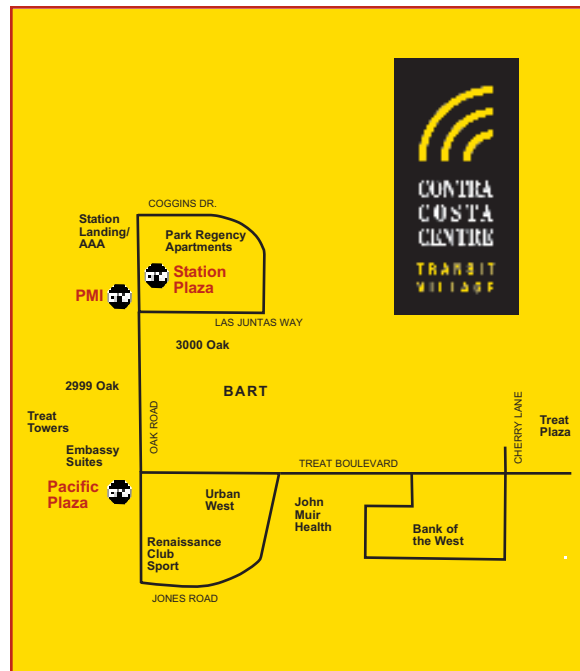

Crescent Plaza
Borders
Bed Bath and Beyond
Lucky Supermarket
Michaels
Ross
Plus many other stores and restaurants available!

Crossroads Shopping Center
Kohl's
Marshalls
Friedmans
Dollar Tree
Plus many other stores & restaurants available!

Merchants Offering 10% Discount:
Aromas & Accents
Monsoon Masala
Juste Le Debut
Fleet Feet Sports
UPS Store
Pasta Pomodoro
Red Brick Pizza
Coco Swirl

Merchants Offering 10% Discount:
Yogurtland
NYPD Pizza
Sport Clips Haircuts