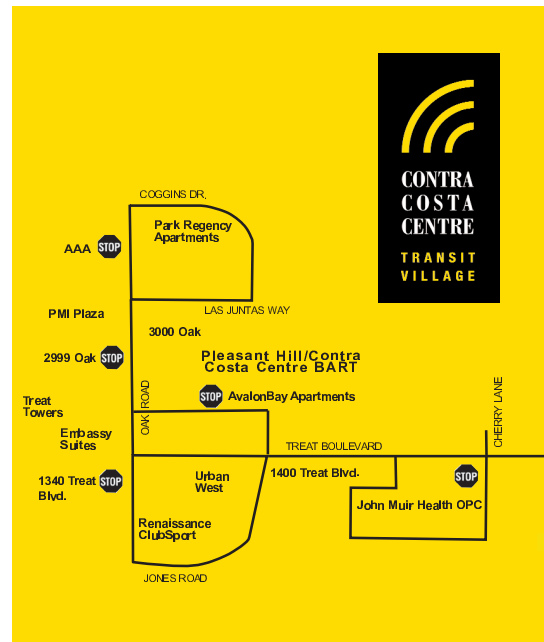

Hours of Operation:
Tuesdays & Wednesdays
10:30 a.m. to 2:20 p.m.

The shuttle driver will pick you up at designated stops along the specific route. Look for your closest shuttle stop. The timetable is to be read from left to right. Across the top of the timetable are the locations where the shuttle will stop to pick up passengers.

Contra Costa Centre Transit Village to/from Crescent Plaza in Pleasant Hill

AAA	2999 Oak Rd.	1340 Treat Blvd.	John Muir Health	AvalonBay	Crescent Plaza
			10:30	10:36	10:46
10:54	10:55	10:58	11:03	11:09	11:19
11:27	11:28	11:31	11:36	11:42	11:52
12:00	12:01	12:04	12:09	12:15	12:25
12:33	12:34	12:37	12:42	12:48	12:58
1:06	1:07	1:10	1:15	1:21	1:31
1:39*	1:40*	1:43*	1:48*	1:54*	2:04**

* Only returns to Contra Costa Centre Transit Village

** Last Run: Driver will make drop-offs as requested along route before going to garage (Urban West building)

Crescent Plaza Shops & Restaurants

- | | |
|-------------------------|------------------------|
| Atlas & Athena | Jamba Juice |
| Bed Bath and Beyond | Lucky Supermarket |
| Carters | Michaels Arts & Crafts |
| Chipotle | Nama Sushi |
| Coco Swirl | Pasta Pomodoro |
| Cold Stone Creamery | Peet's Coffee & Tea |
| Corner Bakery | Ross |
| Hallmark Creations | Sinful Bliss Cupcakes |
| Escobar Tailors | Sweet Tomatoes |
| Five Guys | T-Mobile |
| Fleet Feet Sports | Togo's |
| Golfsmith | UPS Store |
| Gotta Eatta Pita | Verizon Wireless |
| Health & Beauty* | Yalla Mediterranean |
| Jack's Restaurant & Bar | Zachary's Pizza |